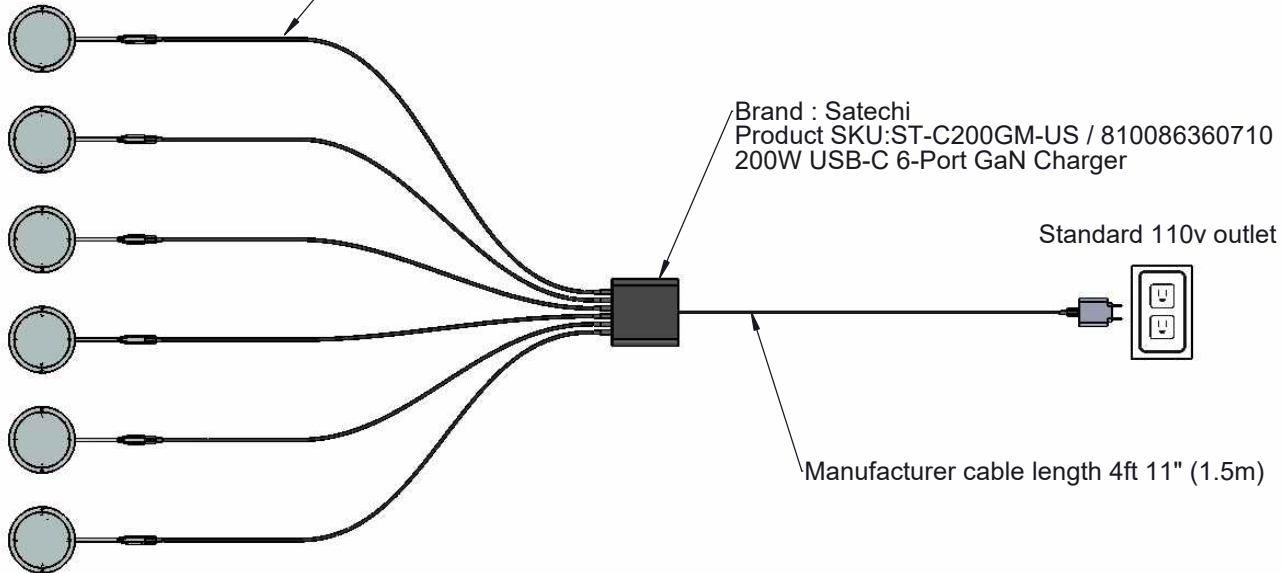

**Kew Labs
UTS-2 Wireless Charger
20W required to each charger**

Minimal cable power cable length installation - 3ft 3"(1m)

Standard Kew Labs power cable length 4ft 11"(1.5m)

Maximum power cable length 14ft 9"(4.5m)

USB-C Cable
Standard Kew Labs cable length 4ft 11"(1.5m)
Cable length can be extended up to 5m(16'4")

Brand : Satechi
Product SKU:ST-C200GM-US / 810086360710
200W USB-C 6-Port GaN Charger

Standard 110v outlet

Manufacturer cable length 4ft 11" (1.5m)