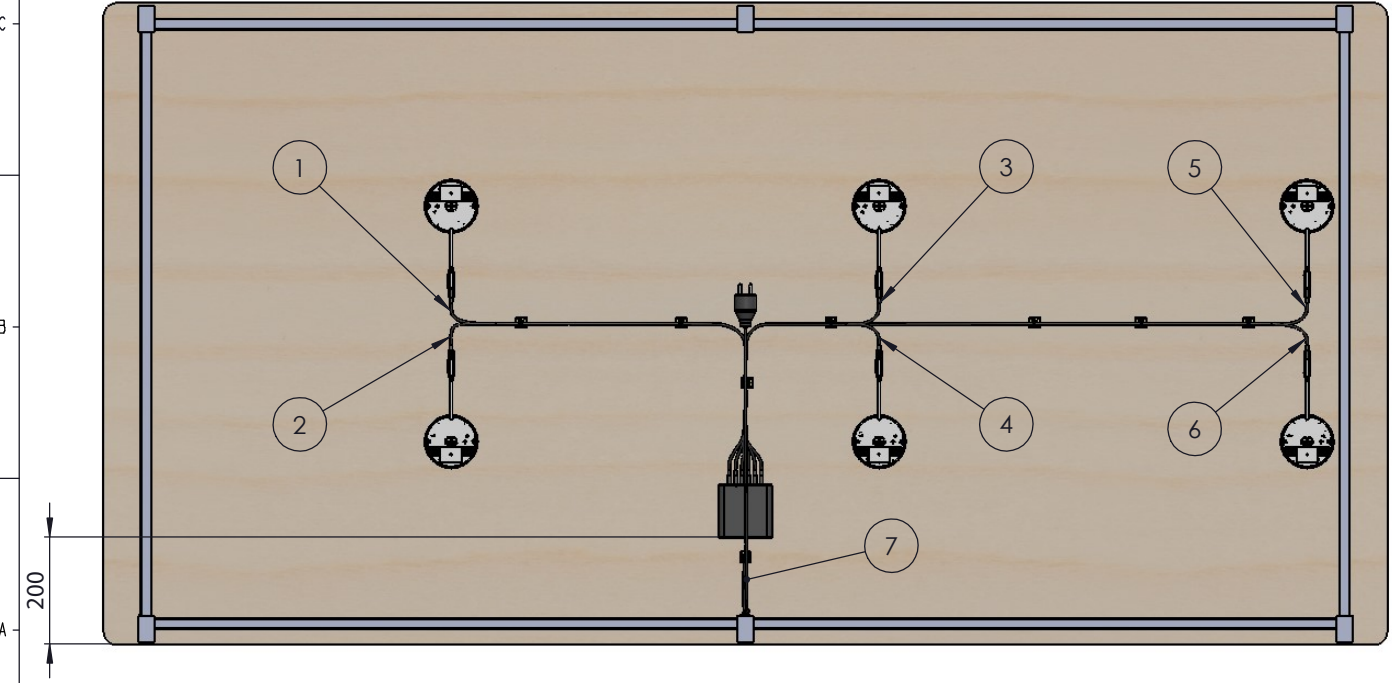

Manufacturer cable length 4ft 11" (1.5m)

Kew Labs UTS-2 series connection

Detail A

No	Cable name	Actual distance		Cable length		Q'ty
7	Power AC Cable	1.1M	3.60ft(43.3")	1.5M	4.92ft(59.05")	1
6	PD C to C	4.43M	14.53ft(174.4")	4.5M	14.76ft(177.16")	1
5	PD C to C	3.65M	11.97ft(143.7")	4M	13.12ft(157.48")	1
4	PD C to C	2.84M	9.31ft(111.81")	3M	9.84ft(118.11")	1
3	PD C to C	2.1M	6.88ft(82.67")	2.5M	8.20ft(98.42")	1
2	PD C to C	1.24M	4.06ft(48.81")	1.5M	4.92ft(59.05")	1
1	PD C to C	0.44M	1.44ft(17.32")	0.5M	1.64ft(19.68")	1

Kew Labs UTS-2 series connection

Detail A

No	Cable name	Actual distance		Cable length		Q'ty
7	Power AC Cable	1.45M	4.75ft(57.08")	1.5M	4.92ft(59.05")	1
6	PD C to C	1.12M	3.67ft(44.09")	1.5M	4.92ft(59.05")	1
5	PD C to C	1.12M	3.67ft(44.09")	1.5M	4.92ft(59.05")	1
4	PD C to C	0.62M	2.03ft(24.4")	1M	3.28ft(39.37")	1
3	PD C to C	0.62M	2.03ft(24.4")	1M	3.28ft(39.37")	1
2	PD C to C	0.9M	2.95ft(35.43")	1M	3.28ft(39.37")	1
1	PD C to C	0.9M	2.95ft(35.43")	1M	3.28ft(39.37")	1