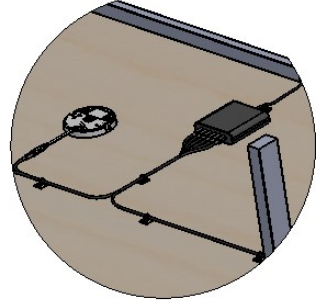

Kew Labs UTS-2 series connection

Detail A