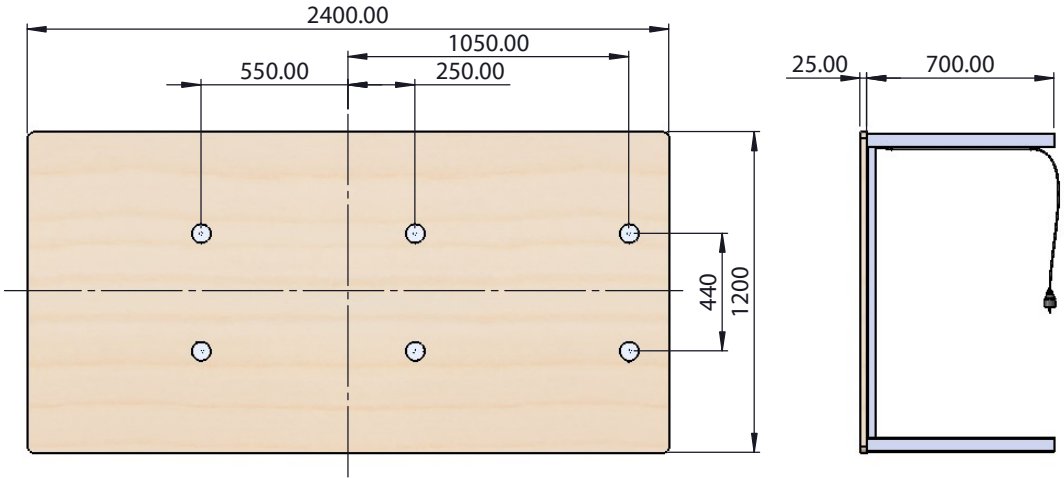

Manufacturer cable length 4ft 11" (1.5m)

Kew Labs UTS-2 series connection

Detail A

No	Cable name	Actual distance		Cable length		Q'ty
7	Power AC Cable	1.1M	3.60ft(43.3")	1.5M	4.92ft(59.05")	1
6	PD C to C	4.43M	14.53ft(174.4")	4.5M	14.76ft(177.16")	1
5	PD C to C	3.65M	11.97ft(143.7")	4M	13.12ft(157.48")	1
4	PD C to C	2.84M	9.31ft(111.81")	3M	9.84ft(118.11")	1
3	PD C to C	2.1M	6.88ft(82.67")	2.5M	8.20ft(98.42")	1
2	PD C to C	1.24M	4.06ft(48.81")	1.5M	4.92ft(59.05")	1
1	PD C to C	0.44M	1.44ft(17.32")	0.5M	1.64ft(19.68")	1

Kew Labs UTS-2 series connection

Detail A

No	Cable name	Actual distance		Cable length		Q'ty
7	Power AC Cable	1.45M	4.75ft(57.08")	1.5M	4.92ft(59.05")	1
6	PD C to C	1.12M	3.67ft(44.09")	1.5M	4.92ft(59.05")	1
5	PD C to C	1.12M	3.67ft(44.09")	1.5M	4.92ft(59.05")	1
4	PD C to C	0.62M	2.03ft(24.4")	1M	3.28ft(39.37")	1
3	PD C to C	0.62M	2.03ft(24.4")	1M	3.28ft(39.37")	1
2	PD C to C	0.9M	2.95ft(35.43")	1M	3.28ft(39.37")	1
1	PD C to C	0.9M	2.95ft(35.43")	1M	3.28ft(39.37")	1