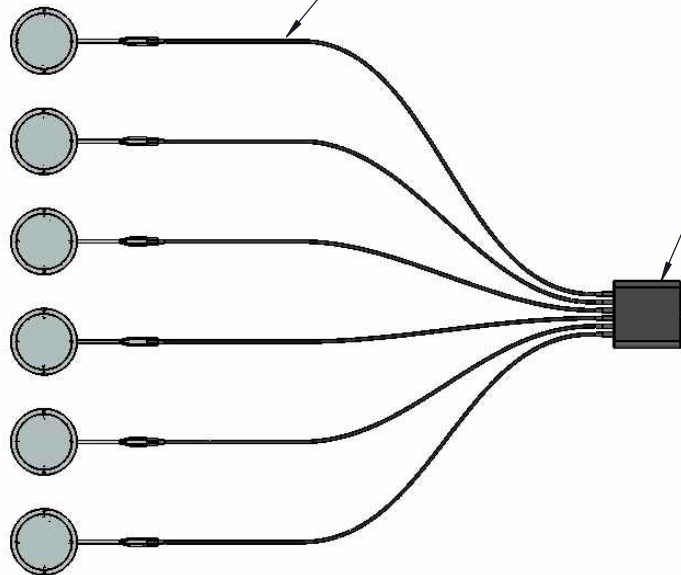

**Kew Labs
UTS-2 Wireless Charger
20W required to each charger**

Minimal cable power cable length installation - 3ft 3"(1m)

Standard Kew Labs power cable length 4ft 11"(1.5m)

Maximum power cable length 14ft 9"(4.5m)

USB-C Cable
Standard Kew Labs cable length 4ft 11"(1.5m)
Cable length can be extended up to 5m(16'4")

Brand : Satechi
Product SKU:ST-C200GM-US / 810086360710
200W USB-C 6-Port GaN Charger

Standard 110v outlet

Manufacturer cable length 4ft 11" (1.5m)

Kew Labs UTS-2 series connection

Detail A

No	Cable name	Actual distance		Cable length		Q'ty
7	Power AC Cable	1.1M	3.60ft(43.3")	1.5M	4.92ft(59.05")	1
6	PD C to C	4.43M	14.53ft(174.4")	4.5M	14.76ft(177.16")	1
5	PD C to C	3.65M	11.97ft(143.7")	4M	13.12ft(157.48")	1
4	PD C to C	2.84M	9.31ft(111.81")	3M	9.84ft(118.11")	1
3	PD C to C	2.1M	6.88ft(82.67")	2.5M	8.20ft(98.42")	1
2	PD C to C	1.24M	4.06ft(48.81")	1.5M	4.92ft(59.05")	1
1	PD C to C	0.44M	1.44ft(17.32")	0.5M	1.64ft(19.68")	1

Kew Labs UTS-2 series connection

Detail A

No	Cable name	Actual distance		Cable length		Q'ty
7	Power AC Cable	1.45M	4.75ft(57.08")	1.5M	4.92ft(59.05")	1
6	PD C to C	1.12M	3.67ft(44.09")	1.5M	4.92ft(59.05")	1
5	PD C to C	1.12M	3.67ft(44.09")	1.5M	4.92ft(59.05")	1
4	PD C to C	0.62M	2.03ft(24.4")	1M	3.28ft(39.37")	1
3	PD C to C	0.62M	2.03ft(24.4")	1M	3.28ft(39.37")	1
2	PD C to C	0.9M	2.95ft(35.43")	1M	3.28ft(39.37")	1
1	PD C to C	0.9M	2.95ft(35.43")	1M	3.28ft(39.37")	1