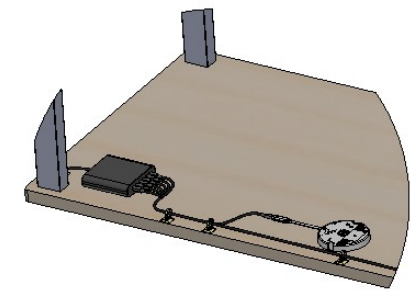

Kew Labs UTS-2 series connection

Detail A