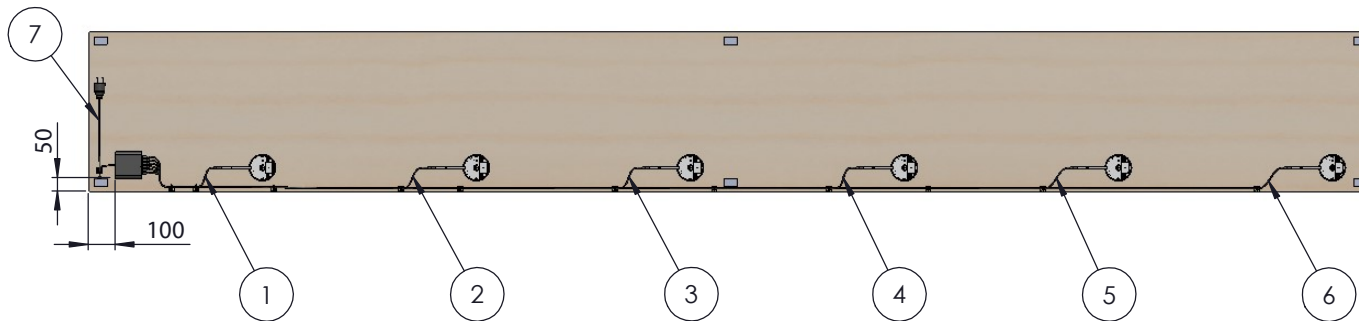

USB-C Cable
Standard Kew Labs cable length 4ft 11"(1.5m)
Cable length can be extended up to 5m(16'4")

Brand : Satechi
Product SKU:ST-C200GM-US / 810086360710
200W USB-C 6-Port GaN Charger

Standard 110v outlet

Manufacturer cable length 4ft 11" (1.5m)

Kew Labs UTS-2 series connection

Detail A

No	Cable name	Actual distance		Cable length		Q'ty
7	Power AC Cable	1.1M	3.60ft(43.3")	1.5M	4.92ft(59.05")	1
6	PD C to C	4.43M	14.53ft(174.4")	4.5M	14.76ft(177.16")	1
5	PD C to C	3.65M	11.97ft(143.7")	4M	13.12ft(157.48")	1
4	PD C to C	2.84M	9.31ft(111.81")	3M	9.84ft(118.11")	1
3	PD C to C	2.1M	6.88ft(82.67")	2.5M	8.20ft(98.42")	1
2	PD C to C	1.24M	4.06ft(48.81")	1.5M	4.92ft(59.05")	1
1	PD C to C	0.44M	1.44ft(17.32")	0.5M	1.64ft(19.68")	1

Kew Labs UTS-2 series connection

Detail A

No	Cable name	Actual distance		Cable length		Q'ty
7	Power AC Cable	1.45M	4.75ft(57.08")	1.5M	4.92ft(59.05")	1
6	PD C to C	1.12M	3.67ft(44.09")	1.5M	4.92ft(59.05")	1
5	PD C to C	1.12M	3.67ft(44.09")	1.5M	4.92ft(59.05")	1
4	PD C to C	0.62M	2.03ft(24.4")	1M	3.28ft(39.37")	1
3	PD C to C	0.62M	2.03ft(24.4")	1M	3.28ft(39.37")	1
2	PD C to C	0.9M	2.95ft(35.43")	1M	3.28ft(39.37")	1
1	PD C to C	0.9M	2.95ft(35.43")	1M	3.28ft(39.37")	1