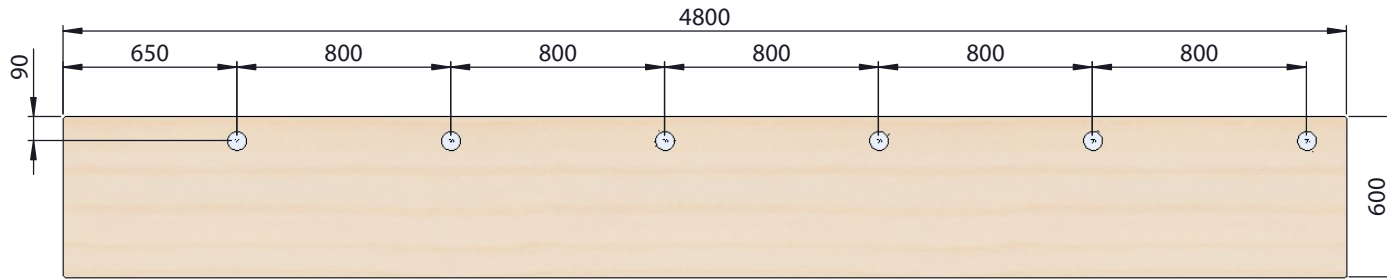

USB-C Cable
Standard Kew Labs cable length 4ft 11"(1.5m)
Cable length can be extended up to 5m(16'4")

Brand : Satechi
Product SKU:ST-C200GM-US / 810086360710
200W USB-C 6-Port GaN Charger

Standard 110v outlet

Manufacturer cable length 4ft 11" (1.5m)

Kew Labs UTS-2 series connection

Detail A

No	Cable name	Actual distance		Cable length		Q'ty
7	Power AC Cable	1.1M	3.60ft(43.3")	1.5M	4.92ft(59.05")	1
6	PD C to C	4.43M	14.53ft(174.4")	4.5M	14.76ft(177.16")	1
5	PD C to C	3.65M	11.97ft(143.7")	4M	13.12ft(157.48")	1
4	PD C to C	2.84M	9.31ft(111.81")	3M	9.84ft(118.11")	1
3	PD C to C	2.1M	6.88ft(82.67")	2.5M	8.20ft(98.42")	1
2	PD C to C	1.24M	4.06ft(48.81")	1.5M	4.92ft(59.05")	1
1	PD C to C	0.44M	1.44ft(17.32")	0.5M	1.64ft(19.68")	1

Kew Labs UTS-2 series connection

Detail A

No	Cable name	Actual distance		Cable length		Q'ty
7	Power AC Cable	1.45M	4.75ft(57.08")	1.5M	4.92ft(59.05")	1
6	PD C to C	1.12M	3.67ft(44.09")	1.5M	4.92ft(59.05")	1
5	PD C to C	1.12M	3.67ft(44.09")	1.5M	4.92ft(59.05")	1
4	PD C to C	0.62M	2.03ft(24.4")	1M	3.28ft(39.37")	1
3	PD C to C	0.62M	2.03ft(24.4")	1M	3.28ft(39.37")	1
2	PD C to C	0.9M	2.95ft(35.43")	1M	3.28ft(39.37")	1
1	PD C to C	0.9M	2.95ft(35.43")	1M	3.28ft(39.37")	1