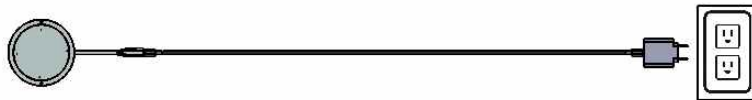

**Kew Labs
UTS-2 Wireless Charger
20W required to each charger**

Minimal cable power cable length installation - 3ft 3"(1m)

Standard Kew Labs power cable length 4ft 11"(1.5m)

Maximum power cable length 14ft 9"(4.5m)

USB-C Cable
Standard Kew Labs cable length 4ft 11"(1.5m)
Cable length can be extended up to 5m(16'4")

Brand : Satechi
Product SKU:ST-C200GM-US / 810086360710
200W USB-C 6-Port GaN Charger

Standard 110v outlet

Manufacturer cable length 4ft 11" (1.5m)

Kew Labs UTS-2 series connection

Detail A

No	Cable name	Actual distance		Cable length		Q'ty
7	Power AC Cable	1.1M	3.60ft(43.3")	1.5M	4.92ft(59.05")	1
6	PD C to C	4.43M	14.53ft(174.4")	4.5M	14.76ft(177.16")	1
5	PD C to C	3.65M	11.97ft(143.7")	4M	13.12ft(157.48")	1
4	PD C to C	2.84M	9.31ft(111.81")	3M	9.84ft(118.11")	1
3	PD C to C	2.1M	6.88ft(82.67")	2.5M	8.20ft(98.42")	1
2	PD C to C	1.24M	4.06ft(48.81")	1.5M	4.92ft(59.05")	1
1	PD C to C	0.44M	1.44ft(17.32")	0.5M	1.64ft(19.68")	1

Kew Labs UTS-2 series connection

Detail A

No	Cable name	Actual distance		Cable length		Q'ty
7	Power AC Cable	1.45M	4.75ft(57.08")	1.5M	4.92ft(59.05")	1
6	PD C to C	1.12M	3.67ft(44.09")	1.5M	4.92ft(59.05")	1
5	PD C to C	1.12M	3.67ft(44.09")	1.5M	4.92ft(59.05")	1
4	PD C to C	0.62M	2.03ft(24.4")	1M	3.28ft(39.37")	1
3	PD C to C	0.62M	2.03ft(24.4")	1M	3.28ft(39.37")	1
2	PD C to C	0.9M	2.95ft(35.43")	1M	3.28ft(39.37")	1
1	PD C to C	0.9M	2.95ft(35.43")	1M	3.28ft(39.37")	1