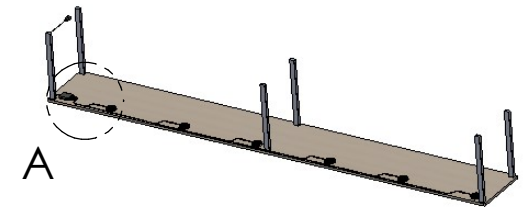

Kew Labs UTS-2 series connection

Detail A