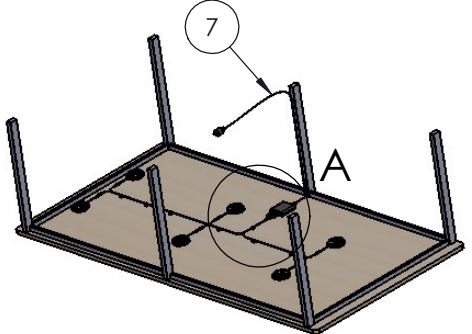

Kew Labs UTS-2 series connection

Detail A