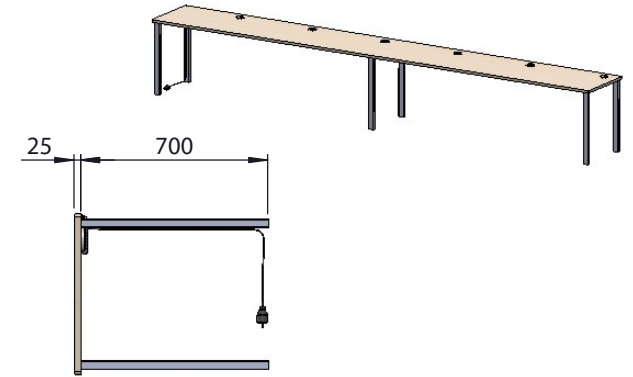

USB-C Cable
Standard Kew Labs cable length 4ft 11"(1.5m)
Cable length can be extended up to 5m(16'4")

Brand : Satechi
Product SKU:ST-C200GM-US / 810086360710
200W USB-C 6-Port GaN Charger

Standard 110v outlet

Manufacturer cable length 4ft 11" (1.5m)

Kew Labs UTS-2 series connection

Detail A

No	Cable name	Actual distance		Cable length		Q'ty
7	Power AC Cable	1.1M	3.60ft(43.3")	1.5M	4.92ft(59.05")	1
6	PD C to C	4.43M	14.53ft(174.4")	4.5M	14.76ft(177.16")	1
5	PD C to C	3.65M	11.97ft(143.7")	4M	13.12ft(157.48")	1
4	PD C to C	2.84M	9.31ft(111.81")	3M	9.84ft(118.11")	1
3	PD C to C	2.1M	6.88ft(82.67")	2.5M	8.20ft(98.42")	1
2	PD C to C	1.24M	4.06ft(48.81")	1.5M	4.92ft(59.05")	1
1	PD C to C	0.44M	1.44ft(17.32")	0.5M	1.64ft(19.68")	1