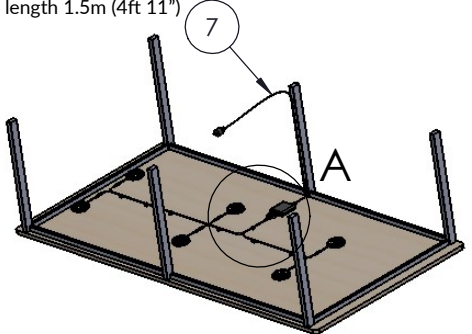

# Kew Labs UTS-2 series connection

Satechi hub wire length 1.5m (4ft 11")

Detail A

Kew Labs UTS-2  
 Product SKU: UTS-2 (Variation SKUs (UTS-2-US/EU/UK/AUS)  
 Input power required per charger - 20W

Brand: Satechi  
 Product SKU: ST-C200GM-US / 810086360710  
 200W USB-C 6-Port GaN Charger (available as US/EU/US plug)

No	Cable name	Actual distance		Cable length		Q'ty
7	Power AC Cable	1.45M	4.75ft(57.08")	1.5M	4.92ft(59.05")	1
6	PD C to C	1.12M	3.67ft(44.09")	1.5M	4.92ft(59.05")	1
5	PD C to C	1.12M	3.67ft(44.09")	1.5M	4.92ft(59.05")	1
4	PD C to C	0.62M	2.03ft(24.4")	1M	3.28ft(39.37")	1
3	PD C to C	0.62M	2.03ft(24.4")	1M	3.28ft(39.37")	1
2	PD C to C	0.9M	2.95ft(35.43")	1M	3.28ft(39.37")	1
1	PD C to C	0.9M	2.95ft(35.43")	1M	3.28ft(39.37")	1