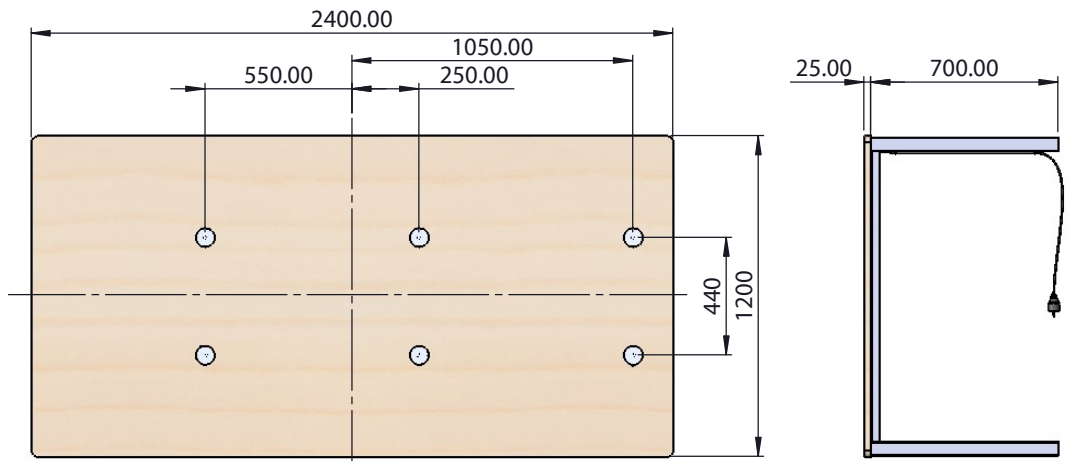

# Kew Labs UTS-2 series connection

Satechi hub wire length 1.5m (4ft 11")

Detail A

Kew Labs UTS-2  
 Product SKU: UTS-2 (Variation SKUs (UTS-2-US/EU/UK/AUS)  
 Input power required per charger - 20W

Brand: Satechi  
 Product SKU: ST-C200GM-US / 810086360710  
 200W USB-C 6-Port GaN Charger (available as US/EU/US plug)

No	Cable name	Actual distance		Cable length		Q'ty
7	Power AC Cable	1.45M	4.75ft(57.08")	1.5M	4.92ft(59.05")	1
6	PD C to C	1.12M	3.67ft(44.09")	1.5M	4.92ft(59.05")	1
5	PD C to C	1.12M	3.67ft(44.09")	1.5M	4.92ft(59.05")	1
4	PD C to C	0.62M	2.03ft(24.4")	1M	3.28ft(39.37")	1
3	PD C to C	0.62M	2.03ft(24.4")	1M	3.28ft(39.37")	1
2	PD C to C	0.9M	2.95ft(35.43")	1M	3.28ft(39.37")	1
1	PD C to C	0.9M	2.95ft(35.43")	1M	3.28ft(39.37")	1