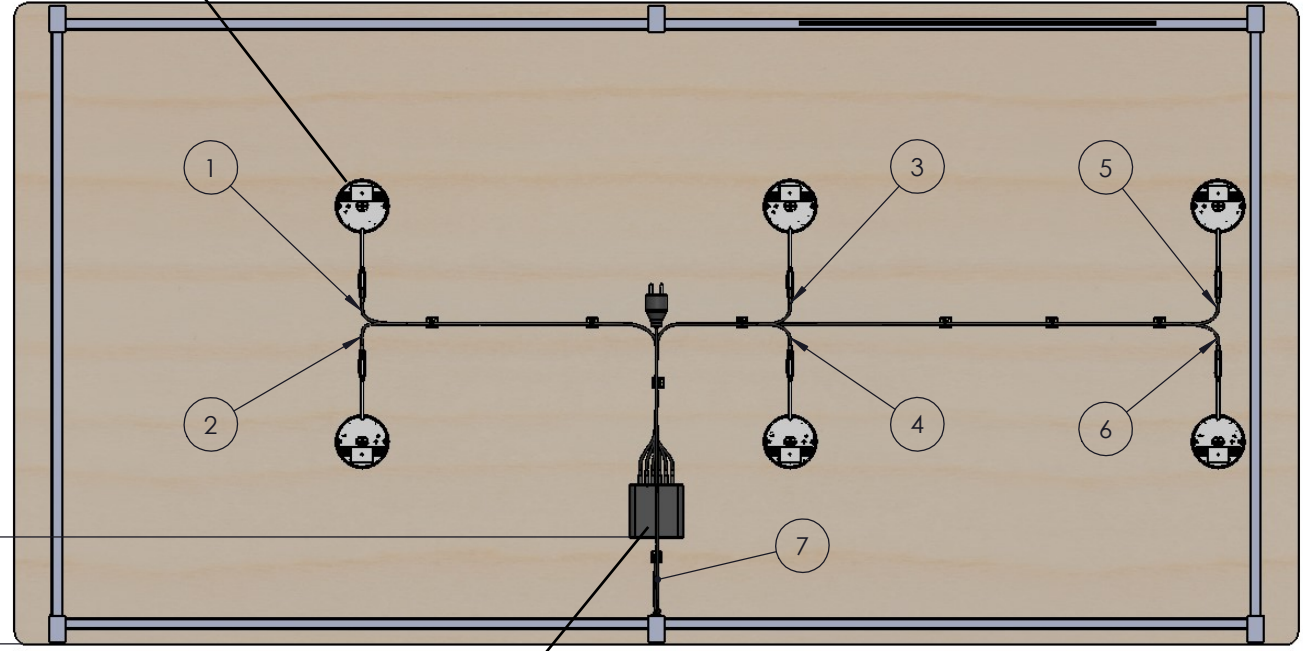

# Kew Labs UTS-2 series connection

Satechi hub wire length 1.5m (4ft 11")

Detail A

Kew Labs UTS-2  
 Product SKU: UTS-2 (Variation SKUs (UTS-2-US/EU/UK/AUS)  
 Input power required per charger - 20W

Brand: Satechi  
 Product SKU: ST-C200GM-US / 810086360710  
 200W USB-C 6-Port GaN Charger (available as US/EU/US plug)

No	Cable name	Actual distance		Cable length		Q'ty
7	Power AC Cable	1.45M	4.75ft(57.08")	1.5M	4.92ft(59.05")	1
6	PD C to C	1.12M	3.67ft(44.09")	1.5M	4.92ft(59.05")	1
5	PD C to C	1.12M	3.67ft(44.09")	1.5M	4.92ft(59.05")	1
4	PD C to C	0.62M	2.03ft(24.4")	1M	3.28ft(39.37")	1
3	PD C to C	0.62M	2.03ft(24.4")	1M	3.28ft(39.37")	1
2	PD C to C	0.9M	2.95ft(35.43")	1M	3.28ft(39.37")	1
1	PD C to C	0.9M	2.95ft(35.43")	1M	3.28ft(39.37")	1