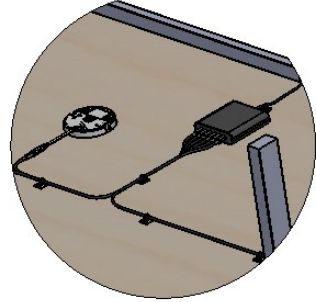

# Kew Labs UTS-2 series connection

Satechi hub wire length 1.5m (4ft 11")

Detail A

Kew Labs UTS-2  
 Product SKU: UTS-2 (Variation SKUs (UTS-2-US/EU/UK/AUS)  
 Input power required per charger - 20W

Brand: Satechi  
 Product SKU: ST-C200GM-US / 810086360710  
 200W USB-C 6-Port GaN Charger (available as US/EU/US plug)