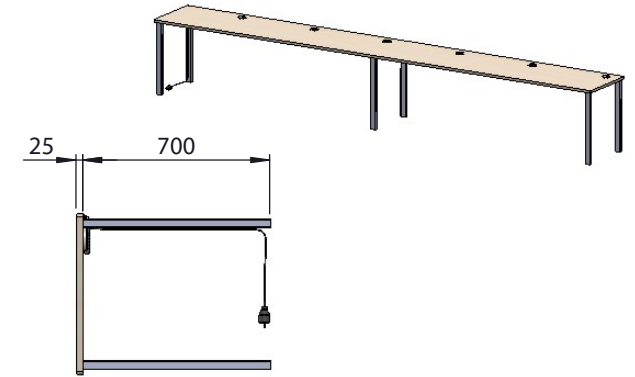

# Kew Labs UTS-2 series connection

Brand: Satechi  
 Product SKU: ST-C200GM-US / 810086360710  
 200W USB-C 6-Port GaN Charger (available as US/EU/US plug)

Detail A

Kew Labs UTS-2  
 Product SKU: UTS-2 (Variation SKUs (UTS-2-US/EU/UK/AUS)  
 Input power required per charger - 20W