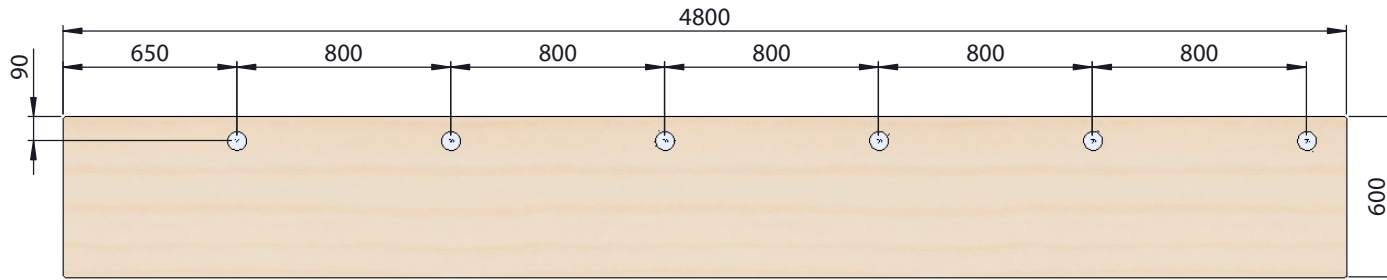

# Kew Labs UTS-2 series connection

Brand: Satechi  
 Product SKU: ST-C200GM-US / 810086360710  
 200W USB-C 6-Port GaN Charger (available as US/EU/US plug)

Detail A

Kew Labs UTS-2  
 Product SKU: UTS-2 (Variation SKUs (UTS-2-US/EU/UK/AUS)  
 Input power required per charger - 20W

No	Cable name	Actual distance		Cable length		Qty
7	Power AC Cable	1.1M	3.60ft(43.3")	1.5M	4.92ft(59.05")	1
6	PD C to C	4.43M	14.53ft(174.4")	4.5M	14.76ft(177.16")	1
5	PD C to C	3.65M	11.97ft(143.7")	4M	13.12ft(157.48")	1
4	PD C to C	2.84M	9.31ft(111.81")	3M	9.84ft(118.11")	1
3	PD C to C	2.1M	6.88ft(82.67")	2.5M	8.20ft(98.42")	1
2	PD C to C	1.24M	4.06ft(48.81")	1.5M	4.92ft(59.05")	1
1	PD C to C	0.44M	1.44ft(17.32")	0.5M	1.64ft(19.68")	1