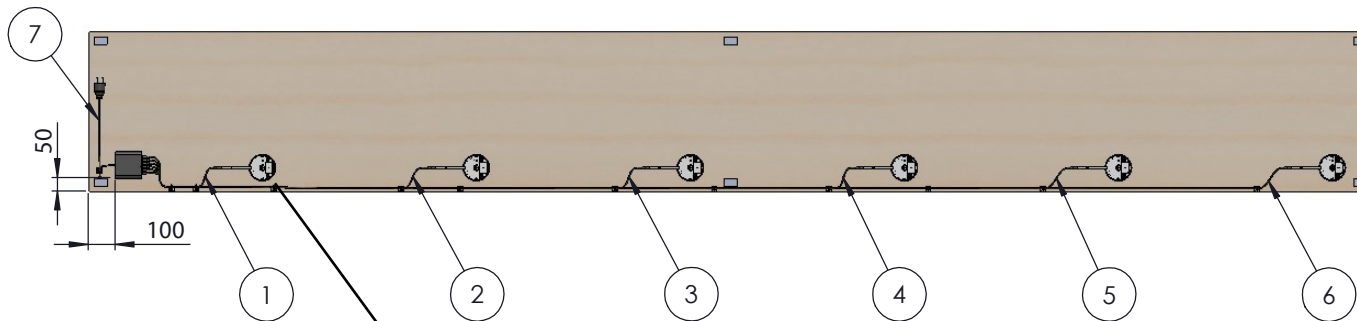

# Kew Labs UTS-2 series connection

Brand: Satechi  
 Product SKU: ST-C200GM-US / 810086360710  
 200W USB-C 6-Port GaN Charger (available as US/EU/US plug)

Detail A

Kew Labs UTS-2  
 Product SKU: UTS-2 (Variation SKUs (UTS-2-US/EU/UK/AUS)  
 Input power required per charger - 20W

No	Cable name	Actual distance		Cable length		Qty
7	Power AC Cable	1.1M	3.60ft(43.3")	1.5M	4.92ft(59.05")	1
6	PD C to C	4.43M	14.53ft(174.4")	4.5M	14.76ft(177.16")	1
5	PD C to C	3.65M	11.97ft(143.7")	4M	13.12ft(157.48")	1
4	PD C to C	2.84M	9.31ft(111.81")	3M	9.84ft(118.11")	1
3	PD C to C	2.1M	6.88ft(82.67")	2.5M	8.20ft(98.42")	1
2	PD C to C	1.24M	4.06ft(48.81")	1.5M	4.92ft(59.05")	1
1	PD C to C	0.44M	1.44ft(17.32")	0.5M	1.64ft(19.68")	1