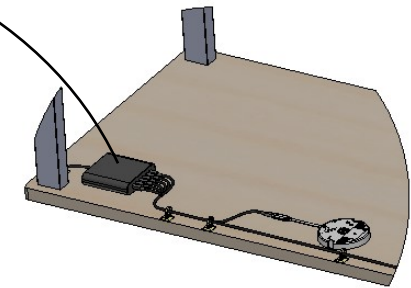

# Kew Labs UTS-2 series connection

Brand: Satechi  
 Product SKU: ST-C200GM-US / 810086360710  
 200W USB-C 6-Port GaN Charger (available as US/EU/US plug)

Detail A

Kew Labs UTS-2  
 Product SKU: UTS-2 (Variation SKUs (UTS-2-US/EU/UK/AUS)  
 Input power required per charger - 20W