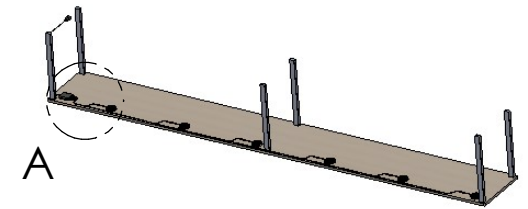

# Kew Labs UTS-2 series connection

Brand: Satechi  
 Product SKU: ST-C200GM-US / 810086360710  
 200W USB-C 6-Port GaN Charger (available as US/EU/US plug)

Detail A

Kew Labs UTS-2  
 Product SKU: UTS-2 (Variation SKUs (UTS-2-US/EU/UK/AUS)  
 Input power required per charger - 20W